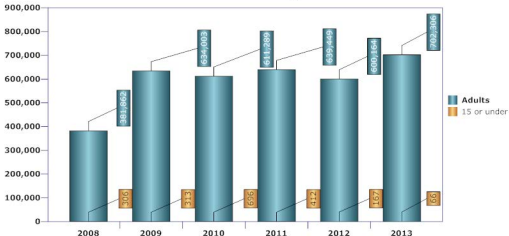

Thousands

Kha Ri Gude Learners age 15 and under

Note: the number of learners aged 15 and under is too insignificant to be visible on the columns of the chart at this scale. Actual numbers can be seen in the data labels.